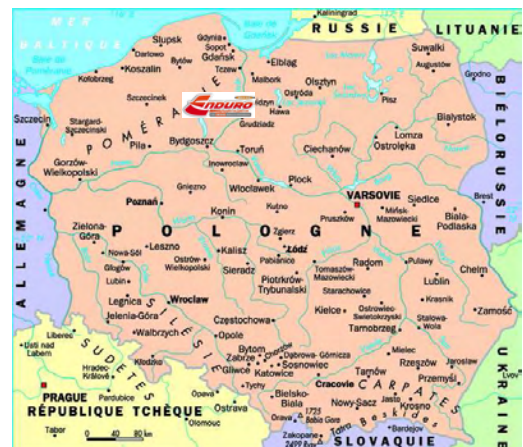

Hotel MAXIM

Tel +48 55 279 6318

Fax +48 55 279 0080